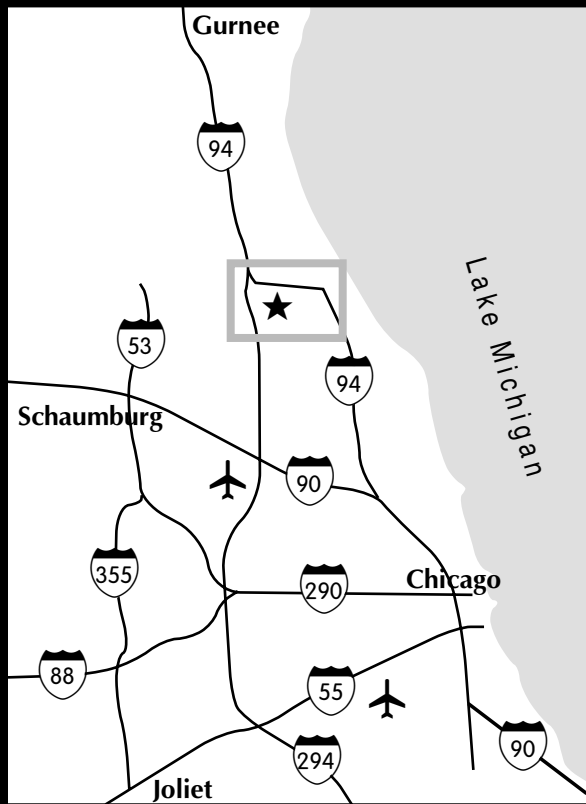

AT Precision

3555 Woodhead Drive • Northbrook, IL 60062  
 phone: (847) 509-5848 • fax: (847) 509-0349  
 web: atprecision.com

**FROM O'HARE / SOUTH:**

- I-294 north to Lake-Cook Rd
- Lake-Cook Rd west to Sanders Rd
- Sanders Rd south to Commercial Ave
- Commercial Ave east to Era Dr
- Era Dr north, becomes Woodhead Dr east
- Woodhead Dr east to AT Precision

**FROM CHICAGO / EAST:**

- I-94 north to Dundee Rd
- Dundee Rd west to Huehl Rd
- Huehl Rd north to Woodhead Dr
- Woodhead Dr west to AT Precision

**FROM MILWAUKEE / NORTH:**

- I-294 south to Lake-Cook Rd
- Lake-Cook Rd west to Sanders Rd
- Sanders Rd south to Commercial Ave
- Commercial Ave east to Era Dr
- Era Dr north, becomes Woodhead Dr east
- Woodhead Dr east to AT Precision

**FROM WESTERN SUBURBS:**

- Dundee Rd east to Huehl Rd
- Huehl Rd north to Woodhead Dr
- Woodhead Dr west to AT Precision